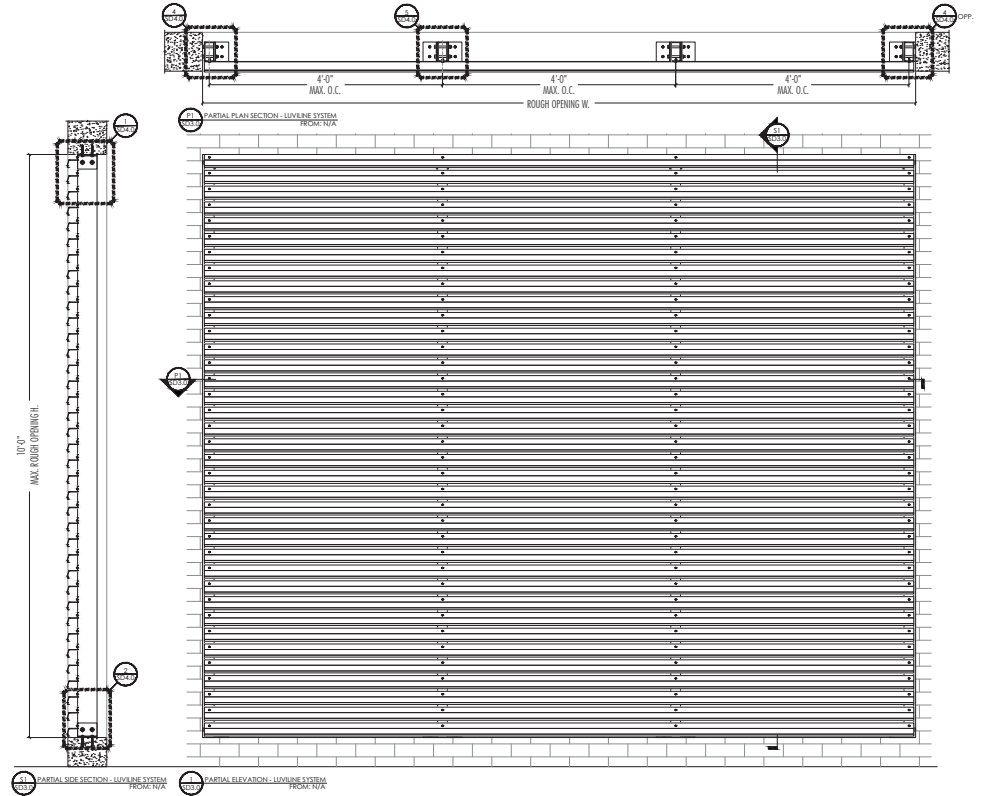

FRAME

The frame is 4" deep, 6063-T6 extruded aluminum. 0.05" nominal wall thickness.

BLADES

The blades are 6063-T6 extruded aluminum. 0.05" nominal wall thickness. Blades spaced 3 1/4" on center.

MINIMUM LOUVER SIZE

Dimensions: 12" W x 12" H Area: 1 sqft.

MAXIMUM LOUVER SIZE

Dimensions: 120" W x 60" H or 120" H x 60" W (Single Section) Area: 50 sqft.

FINISHES

ESMETALS standard Duranar colors are the following:
Two coats: Primer and color coat: