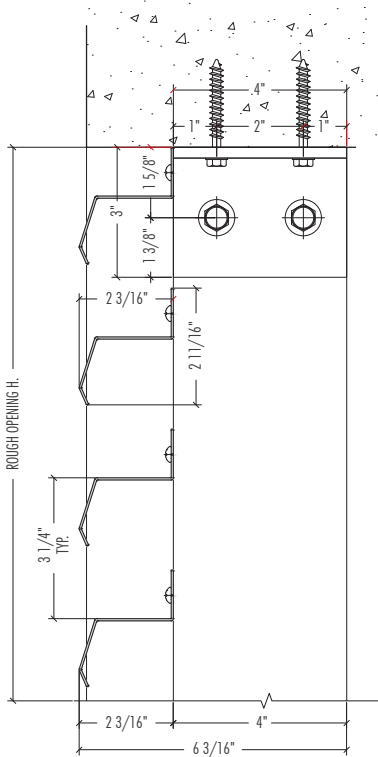

FRAME

The frame is 4" deep, 6063-T6 extruded aluminum. 0.05" nominal wall thickness.

BLADES

The blades are 6063-T6 extruded aluminum. 0.05" nominal wall thickness. Blades spaced 3 1/4" on center.

MINIMUM LOUVER SIZE

Dimensions: 12" W x 12" H Area: 1 sqft.

MAXIMUM LOUVER SIZE

Dimensions: 120" W x 60" H or 120" H x 60" W (Single Section) Area: 50 sqft.

FINISHES

ESMETALS standard Duranar colors are the following:
Two coats: Primer and color coat: