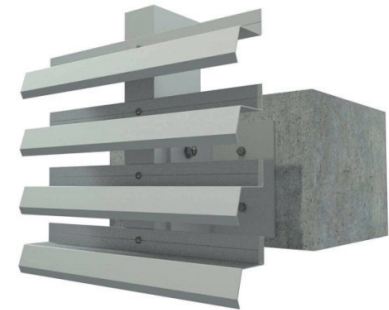

FRAME

The frame is 4" deep, 6063-T6 extruded aluminum. 0.05" nominal wall thickness.

BLADES

The blades are 6063-T6 extruded aluminum. 0.05" nominal wall thickness. Blades spaced 3 1/4" on center.

MINIMUM LOUVER SIZE

Dimensions: 12" W x 12" H Area: 1 sqft.

MAXIMUM LOUVER SIZE

Dimensions: 120" W x 60" H or 120" H x 60" W (Single Section) Area: 50 sqft.

FINISHES

ESMETALS standard Duranar colors are the following:
Two coats: Primer and color coat:

Bone White
UC43350

Black
UC40577

Arcadia Silver
UC70123F

Silverstorm
UC106685F

Bermuda Bronze
UC105262

STANDARD FEATURES

- Stainless Steel Hardware
- Available in Blank-Off Panels (Standard or Insulated)
- Assortment of bird and insect screens in removable frame (inside mounted, rear)