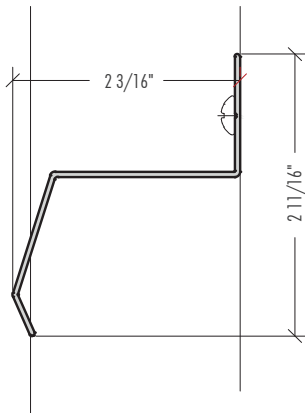

FRAME

The frame is 4" deep, 6063-T6 extruded aluminum. 0.05" nominal wall thickness.

BLADES

The blades are 6063-T6 extruded aluminum. 0.05" nominal wall thickness. Blades spaced 3 1/4" on center.

MINIMUM LOUVER SIZE

Dimensions: 12" W x 12" H Area: 1 sqft.

MAXIMUM LOUVER SIZE

Dimensions: 120" W x 60" H or 120" H x 60" W (Single Section) Area: 50 sqft.

FINISHES

ESMETALS standard Duranar colors are the following:
Two coats: Primer and color coat: