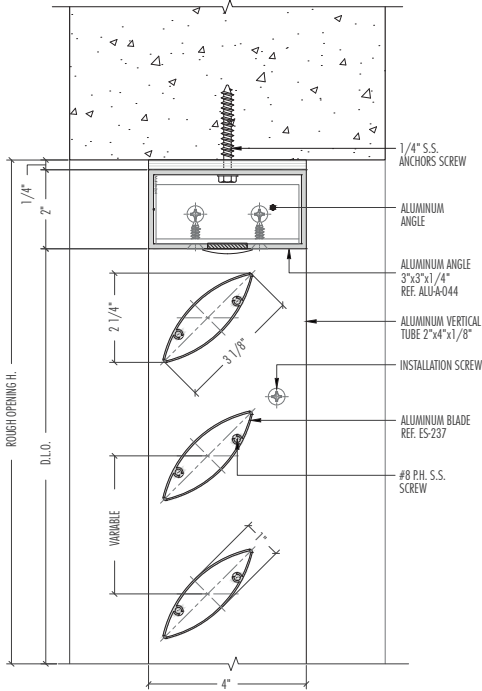

FRAME

The frame is 4" deep, 6063-T6 extruded aluminum. 0.05" nominal wall thickness.

BLADES

The blades are 6063-T6 extruded aluminum. 0.05" nominal wall thickness. The space between centers of the blades may vary according to client needs.

MINIMUM LOUVER SIZE

Dimensions: 12" W x 12" H Area: 1 sqft.

MAXIMUM LOUVER SIZE

Dimensions: 120" W x 60" H or 120" H x 60" W (Single Section) Area: 50 sqft.

FINISHES

ESMETALS standard Duranar colors are the following:
Two coats: Primer and color coat: