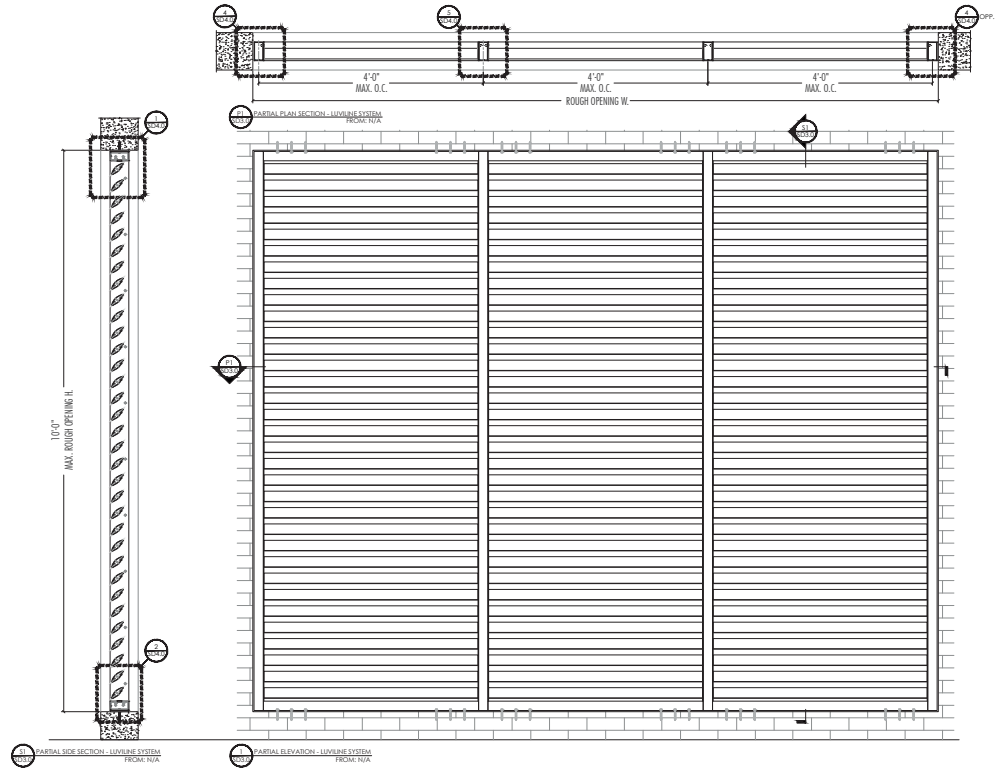

FRAME

The frame is 4" deep, 6063-T6 extruded aluminum. 0.05" nominal wall thickness.

BLADES

The blades are 6063-T6 extruded aluminum. 0.05" nominal wall thickness. The space between centers of the blades may vary according to client needs.

MINIMUM LOUVER SIZE

Dimensions: 12" W x 12" H Area: 1 sqft.

MAXIMUM LOUVER SIZE

Dimensions: 120" W x 60" H or 120" H x 60" W (Single Section) Area: 50 sqft.

FINISHES

ESMETALS standard Duranar colors are the following:
Two coats: Primer and color coat: