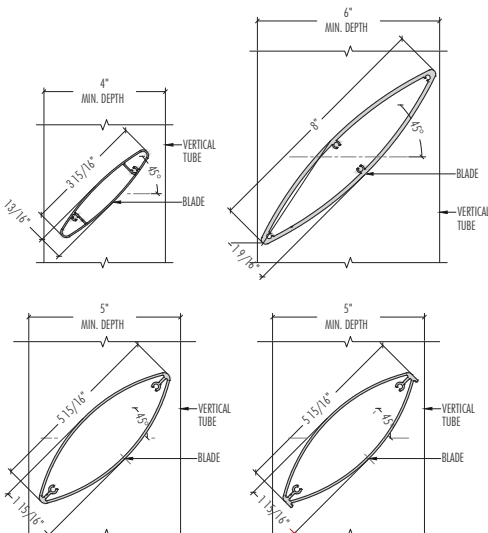

FRAME

The frame is 4" deep, 6063-T6 extruded aluminum. 0.05" nominal wall thickness.

BLADES

The blades are 6063-T6 extruded aluminum. 0.05" nominal wall thickness. The space between centers of the blades may vary according to client needs.

MINIMUM LOUVER SIZE

Dimensions: 12" W x 12" H Area: 1 sqft.

MAXIMUM LOUVER SIZE

Dimensions: 120" W x 60" H or 120" H x 60" W (Single Section) Area: 50 sqft.

FINISHES

ESMETALS standard Duranar colors are the following:
Two coats: Primer and color coat: